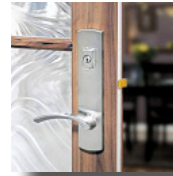

## Multi-Point Handle Sets

Eclipse Grip Set

Pinnacle

Eclipse

Rectangle

Curved

Eclipse Grip Set  
\*Shown in Victorian Bronze

## Multi-Point Strike Finishes

Satin Nickel

Victorian Bronze

Bright Brass

Black Powder