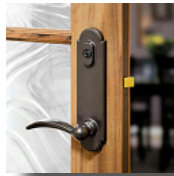

## Multi-Point Handle Sets

Eclipse Grip Set

Pinnacle

Eclipse

Rectangle

Curved

Eclipse Grip Set  
\*Shown in Victorian Bronze

## Multi-Point Strike Finishes

Satin Nickel

Victorian Bronze

Bright Brass

Black Powder