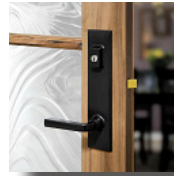

## Multi-Point Handle Sets

Eclipse Grip Set

Pinnacle

Eclipse

Rectangle

Curved

Eclipse Grip Set  
\*Shown in Victorian Bronze

## Multi-Point Strike Finishes

Satin Nickel

Victorian Bronze

Bright Brass

Black Powder